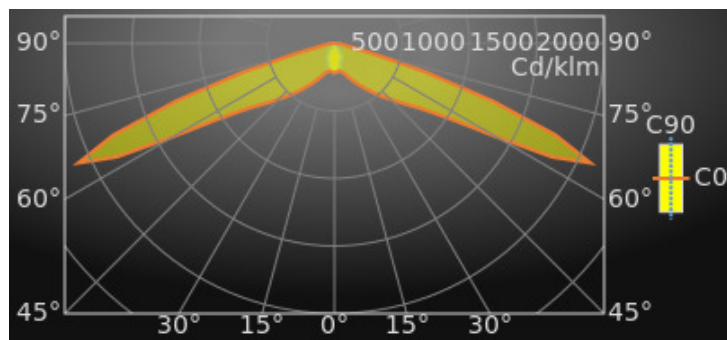

K9R01/3N-230

recessed luminaire • round

application : Office, Healthcare, Education, Horeca, Retail, Leisure

housing: polycarbonate

light source : high power LED • 5000 K

optics : lens • acrylic (PMMA)

Lumen output in emergency mode : 210 lm

function: escape route lighting

monitoring: central supply (230V)

photobiological safety: EN 62471: RISK GROUP 1 UNLIMITED

Product information

Mechanical properties

dimensions : 30 mm x 32 mm

cut-out size : 24 mm x 32 mm

colour: RAL9003-signalwhite

IP: IP20

IK: IK04

ambient temperature: from -20°C to 35°C •

Luminance

luminous flux : 210 lm

Electrical properties

power : 3.4 W

voltage: 220-230V

frequency : 50-60Hz AC/DC