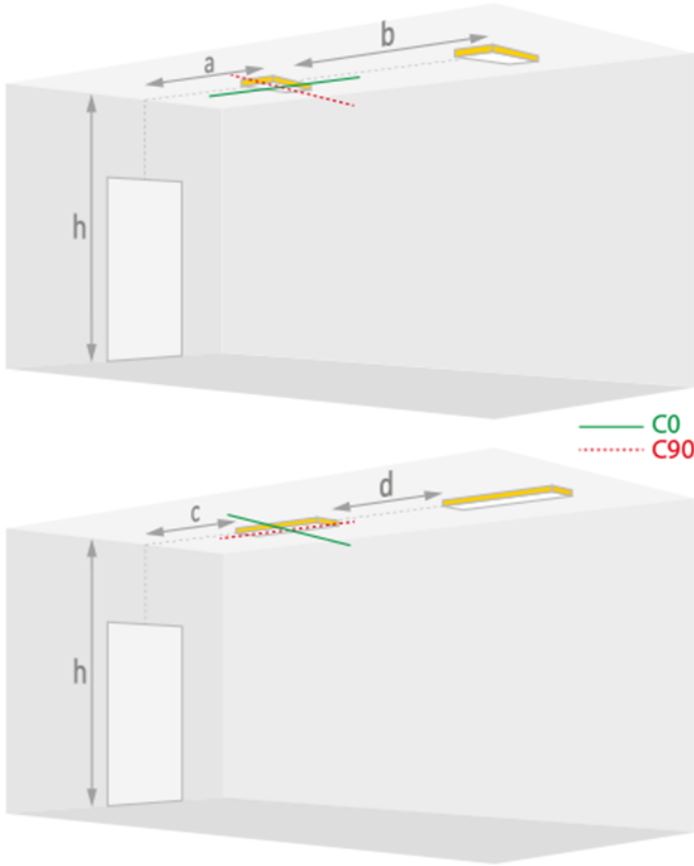

function: escape route lighting

monitoring: central supply (230V)

photobiological safety: EN 62471: RISK GROUP 1 UNLIMITED

Product information

Mechanical properties

dimensions : 30 mm x 32 mm

cut-out size : 24 mm x 32 mm

colour: RAL9003-signalwhite

IP: IP20

IK: IK04

ambient temperature: from -20°C to 35°C •

Luminance

luminous flux : 210 lm

Electrical properties

power : 3.4 W

voltage: 220-230V

frequency : 50-60Hz AC/DC

Distance tables: ceiling mounted

ER Ceiling for 1.0 Lux and 210 lm

H (m)	a	b	c	d
2.6	7.6	16.7	1.7	3.8
2.8	8.0	17.7	1.8	4.0
3.0	8.4	18.6	1.9	4.2
3.5	9.3	20.8	2.0	4.7
4.0	10.1	22.9	2.1	5.1
4.5	10.9	24.7	1.9	5.6
5.0	11.5	26.5	1.6	5.6
6.0	8.3	29.8	1.3	5.6
7.0	0.4	21.6	0.3	4.8
8.0	---	19.9	---	4.0