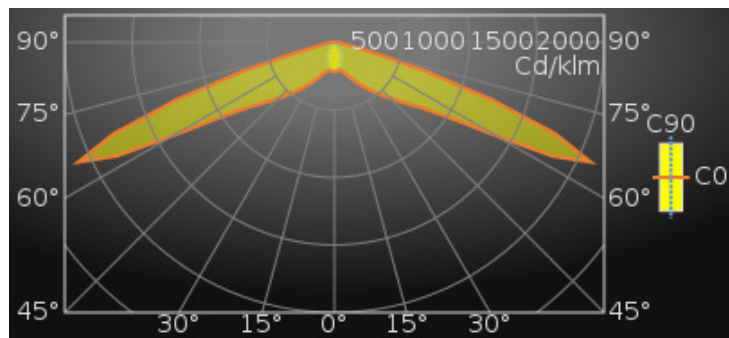

function: escape route

self test: With extensive self-test EST+

photobiological safety: EN 62471: RISK GROUP 1 UNLIMITED

Mechanical properties

dimensions : 30 mm x 32 mm

cut-out size : 24 mm x 32 mm

colour: RAL9003 - signal white

autonomy : *60 minutes

Luminance

luminous flux : 210 lm

K9R012/3N

Distance tables: ceiling mounted

ER Ceiling for 1.0 Lux and 210 lm

H (m)	a	b	c	d
2.6	7.6	16.7	1.7	3.8
2.8	8.0	17.7	1.8	4.0
3.0	8.4	18.6	1.9	4.2
3.5	9.3	20.8	2.0	4.7
4.0	10.1	22.9	2.1	5.1
4.5	10.9	24.7	1.9	5.6
5.0	11.5	26.5	1.6	5.6
6.0	8.3	29.8	1.3	5.6
7.0	0.4	21.6	0.3	4.8
8.0	---	19.9	---	4.0