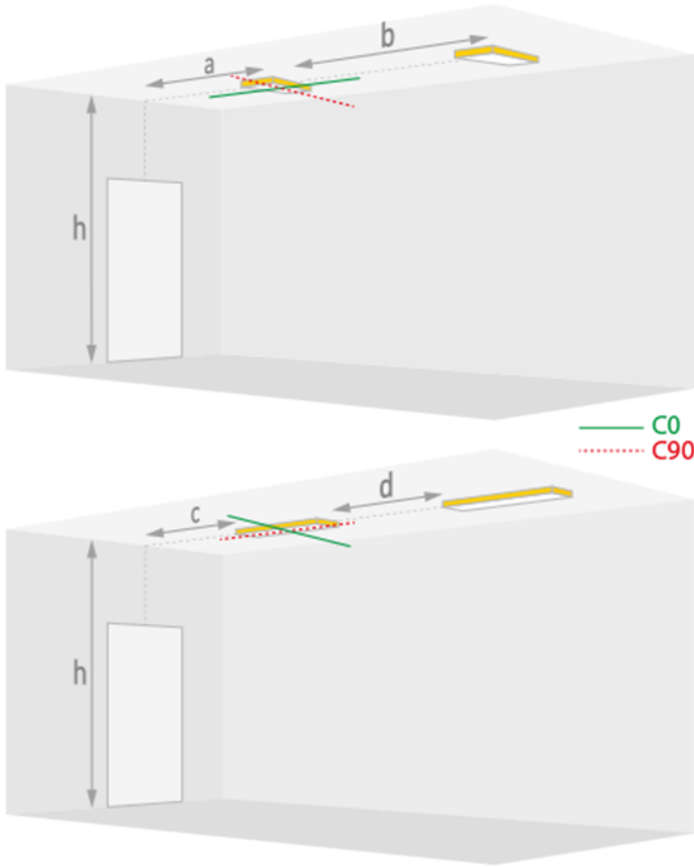

function: escape route

self test: With extensive self-test EST+

photobiological safety: EN 62471: RISK GROUP 1 UNLIMITED

Mechanical properties

dimensions : 30 mm x 32 mm

cut-out size : 24 mm x 32 mm

colour: RAL9003 - signal white

autonomy : *60 minutes

Luminance

luminous flux : 210 lm

K9R012/3N

Distance tables: ceiling mounted

ER Ceiling for 1.0 Lux and 210 lm

H (m)	a	b	c	d
2.6	7.6	16.7	1.7	3.8
2.8	8.0	17.7	1.8	4.0
3.0	8.4	18.6	1.9	4.2
3.5	9.3	20.8	2.0	4.7
4.0	10.1	22.9	2.1	5.1
4.5	10.9	24.7	1.9	5.6
5.0	11.5	26.5	1.6	5.6
6.0	8.3	29.8	1.3	5.6
7.0	0.4	21.6	0.3	4.8
8.0	---	19.9	---	4.0

K9R012/3N

Available accessories

K9RH85X1 *Adaptation plate for K5 renovation (RAL9003)*

K9RH85X2 *Adaptation plate for K5 renovation (RAL9006)*

K9RH5 *Test button set*

Dimensional drawing