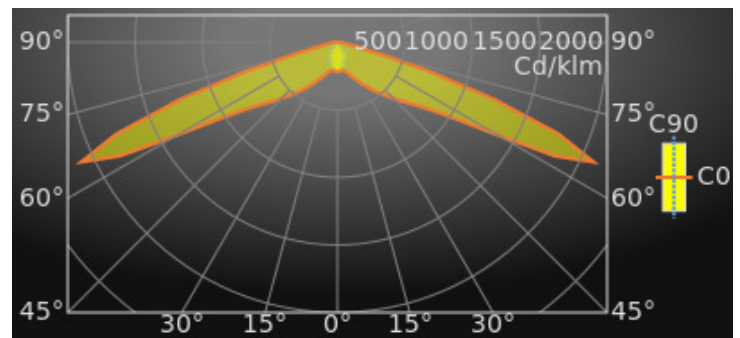

K9R01/3N-230S20

recessed luminaire • round

application : Office, Healthcare, Education, Horeca, Retail, Leisure

housing: polycarbonate

light source : high power LED • 5000 K

Lumen output in emergency mode : 210 lm

function: escape route lighting

self test: ESM wired

photobiological safety: EN 62471: RISK GROUP 1 UNLIMITED

Product information

Mechanical properties

cut-out size : 24 mm x 32 mm

colour: RAL9003-signalwhite

IP: IP20

ambient temperature: from -20°C to 35°C •

Luminance

luminous flux : 210 lm

Electrical properties

power : 3.4 W

voltage: 220-230V

frequency : 50-60Hz AC/DC