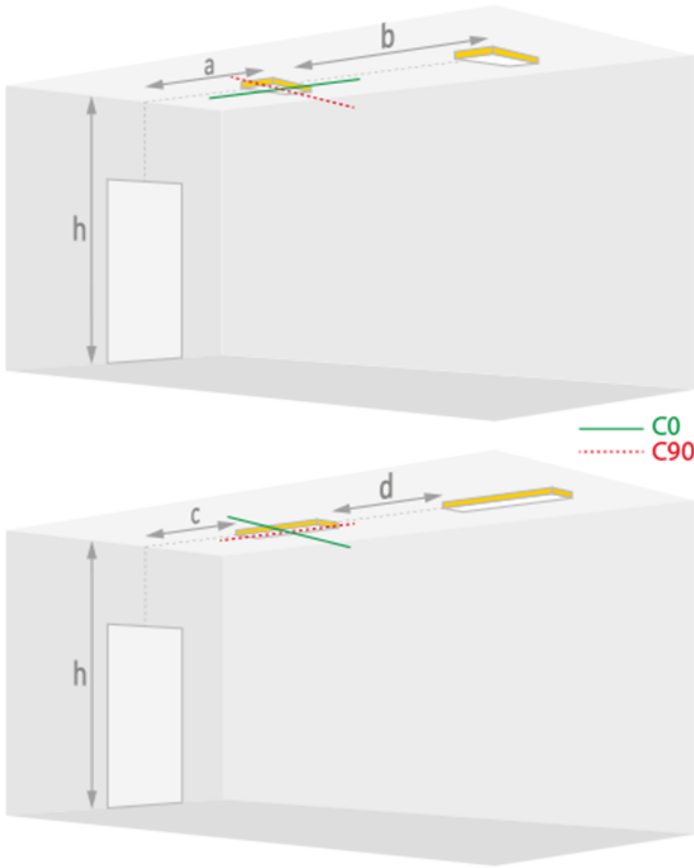

### Mechanical properties

cut-out size : 24 mm x 32 mm

colour: RAL9003-signalwhite

IP: IP20

ambient temperature: from -20°C to 35°C •

### Luminance

luminous flux : 210 lm

### Electrical properties

power : 3.4 W

voltage: 220-230V

frequency : 50-60Hz AC/DC

**Distance tables: ceiling mounted**

ER Ceiling for 1.0 Lux and 210 lm

H (m)	a	b	c	d
2.6	7.6	16.7	1.7	3.8
2.8	8.0	17.7	1.8	4.0
3.0	8.4	18.6	1.9	4.2
3.5	9.3	20.8	2.0	4.7
4.0	10.1	22.9	2.1	5.1
4.5	10.9	24.7	1.9	5.6
5.0	11.5	26.5	1.6	5.6
6.0	8.3	29.8	1.3	5.6
7.0	0.4	21.6	0.3	4.8
8.0	---	19.9	---	4.0

## Dimensional drawing