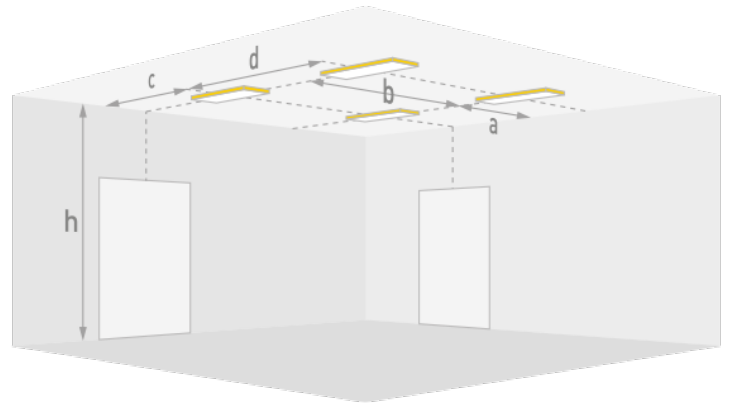

function: anti-panic

self test: For central supply - 230V

photobiological safety: EN 62471: RISK GROUP 1 UNLIMITED

Mechanical properties

dimensions : 30 mm x 32 mm

cut-out size : 24 mm x 32 mm

colour: RAL9003 - signal white

K9R02/3N-23-A-B320B320

Distance tables: ceiling mounted

AP Ceiling for 0.5 Lux and 220 lm

H (m)	a	b	c	d
2.6	5.1	12.4	5.2	12.4
2.8	---	13.2	5.4	13.2
3.0	5.6	13.9	5.7	13.9
3.5	6.1	15.7	6.2	15.7
4.0	6.6	17.3	6.6	17.3
4.5	3.7	17.5	3.7	17.5
5.0	1.2	14.8	1.2	14.8
6.0	---	15.0	---	15.0
7.0	---	15.4	---	15.4
8.0	---	16.2	---	16.2
10.0	12.3	4.6	11.1	4.6