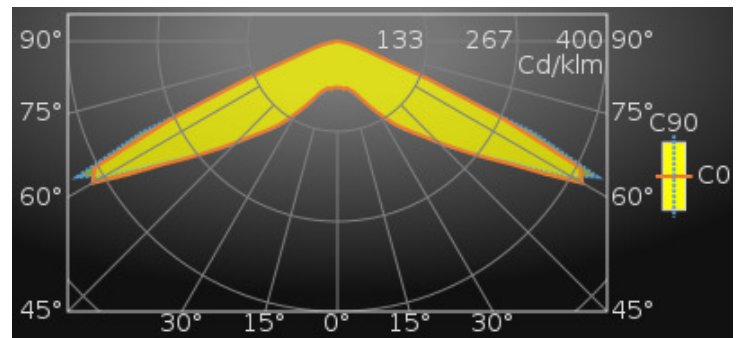

function: anti-panic

self test: For central supply - 230V

photobiological safety: EN 62471: RISK GROUP 1 UNLIMITED

Mechanical properties

dimensions : 30 mm x 32 mm

cut-out size : 24 mm x 32 mm

colour: RAL9003 - signal white

IP: IP20

ambient temperature: from -20°C to 35°C •

Electrical properties

power : 3.4 W

voltage: 220-230V

frequency : 50-60Hz AC/DC

Luminance

luminous flux : 220 lm