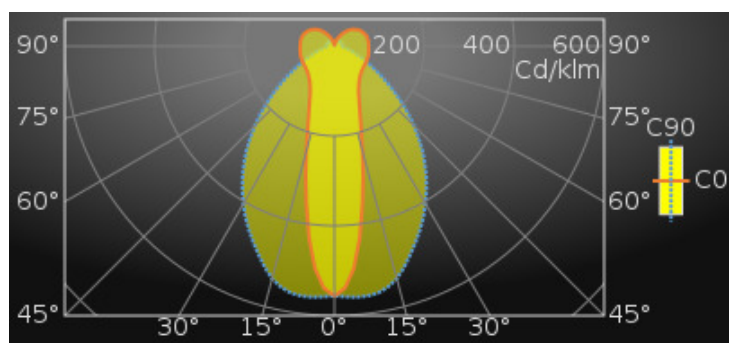

function: lighting/double sided signage

self test: With extensive self-test EST+

photobiological safety: EN 62471: RISK GROUP 0 UNLIMITED

Mechanical properties

dimensions : 324 mm x 26 mm x 63 mm

colour: RAL9003 - white (textured)

Battery: 4 x NiMh 1,2V 1,1Ah

autonomy : *90 minutes

Luminance

luminous flux : 80 lm

distance of perception : 24

distance of perception : 24

K9R142/1-AX1

Isolux diagram - wall mounting