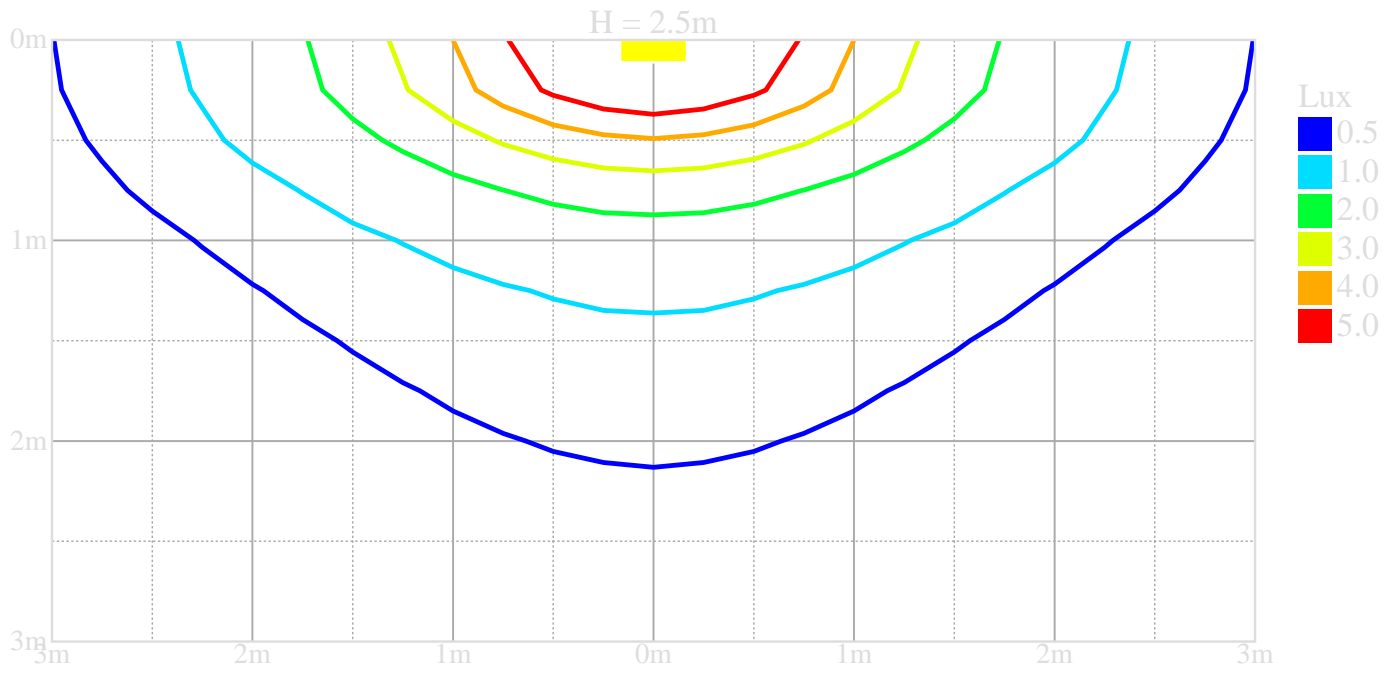

function: lighting/double sided signage

self test: With extensive self-test EST+

photobiological safety: EN 62471: RISK GROUP 0 UNLIMITED

Mechanical properties

dimensions : 324 mm x 26 mm x 63 mm

colour: RAL9003 - white (textured)

Battery: 4 x NiMh 1,2V 1,1Ah

autonomy : *90 minutes

Luminance

luminous flux : 80 lm

distance of perception : 24

distance of perception : 24

K9R142/1-AX1

Isolux diagram - wall mounting