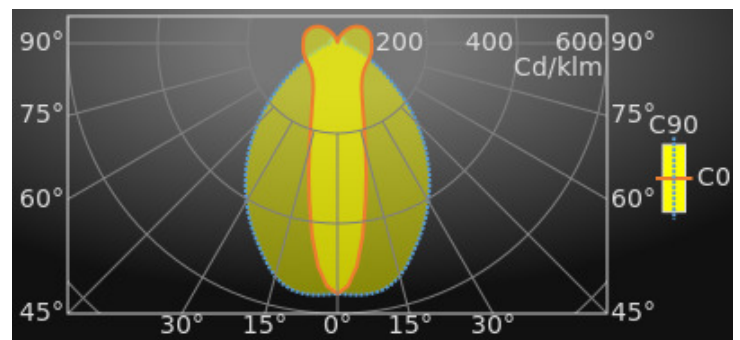

function: double sided signage

self test: for central supply - 230V

photobiological safety: EN 62471: RISK GROUP 0 UNLIMITED

Product information

Mechanical properties

colour: RAL9006 - white aluminium (textured)

IP: IP42

ambient temperature: from -20°C to 35°C •

Luminance

luminous flux : 80 lm

distance of perception : 26

Electrical properties

power : 3.7 W

voltage: 220-230V

frequency : 50-60Hz AC/DC

distance of perception : 26

Isolux diagram - wall mounting

Available accessories

K9RH4-50X2 *Suspension set (RAL9006-white aluminium)*

Dimensional drawing