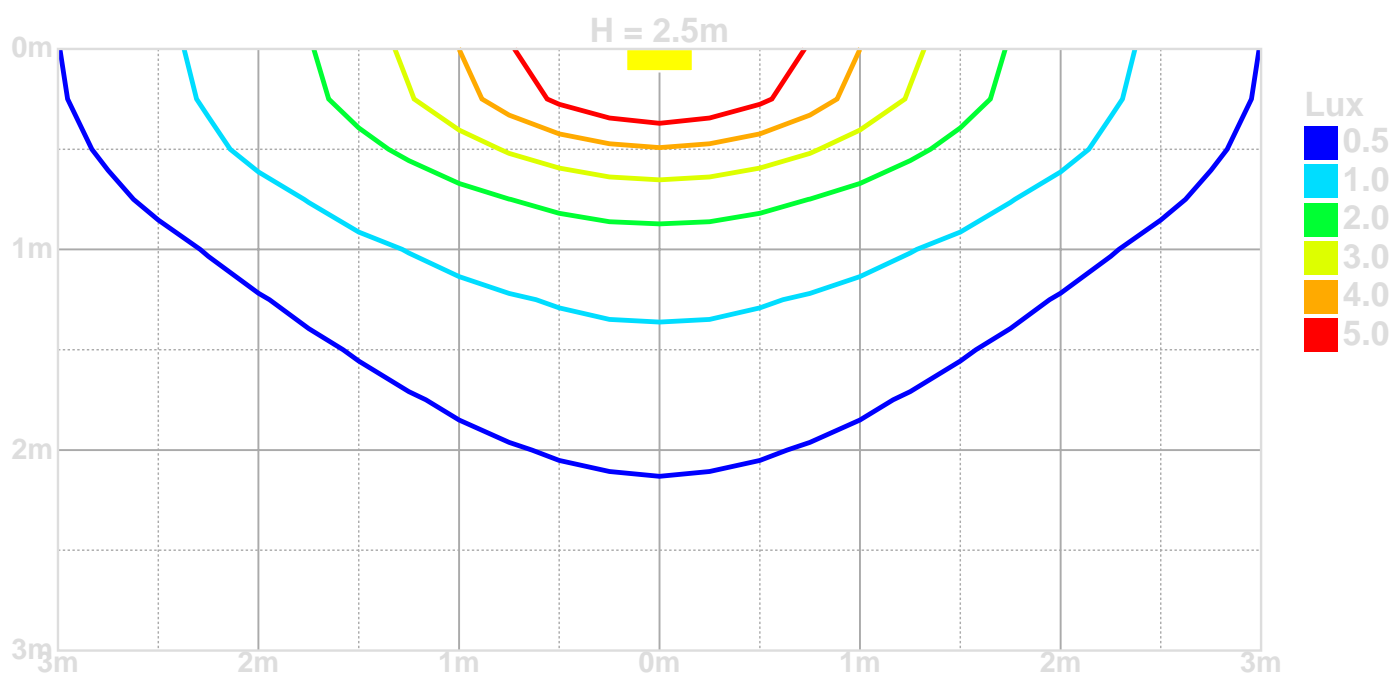

function: double sided signage

self test: for central supply - 230V

photobiological safety: EN 62471: RISK GROUP 0 UNLIMITED

Product information

Mechanical properties

colour: RAL9006 - white aluminium (textured)

IP: IP42

ambient temperature: from -20°C to 35°C •

Luminance

luminous flux : 80 lm

distance of perception : 26

Electrical properties

power : 3.7 W

voltage: 220-230V

frequency : 50-60Hz AC/DC

distance of perception : 26

Isolux diagram - wall mounting

Available accessories

K9RH4-50X2 *Suspension set (RAL9006-white aluminium)*

Dimensional drawing