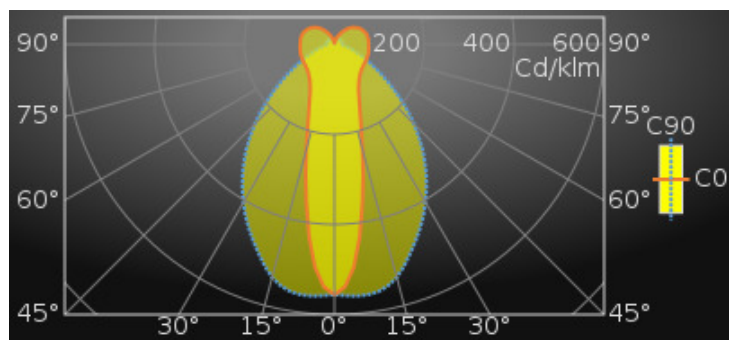

Luminance

luminous flux : 50 lm

distance of perception : 26

Electrical properties

power : 2.4 W

voltage: 220-230V

frequency : 50-60Hz AC

distance of perception : 26