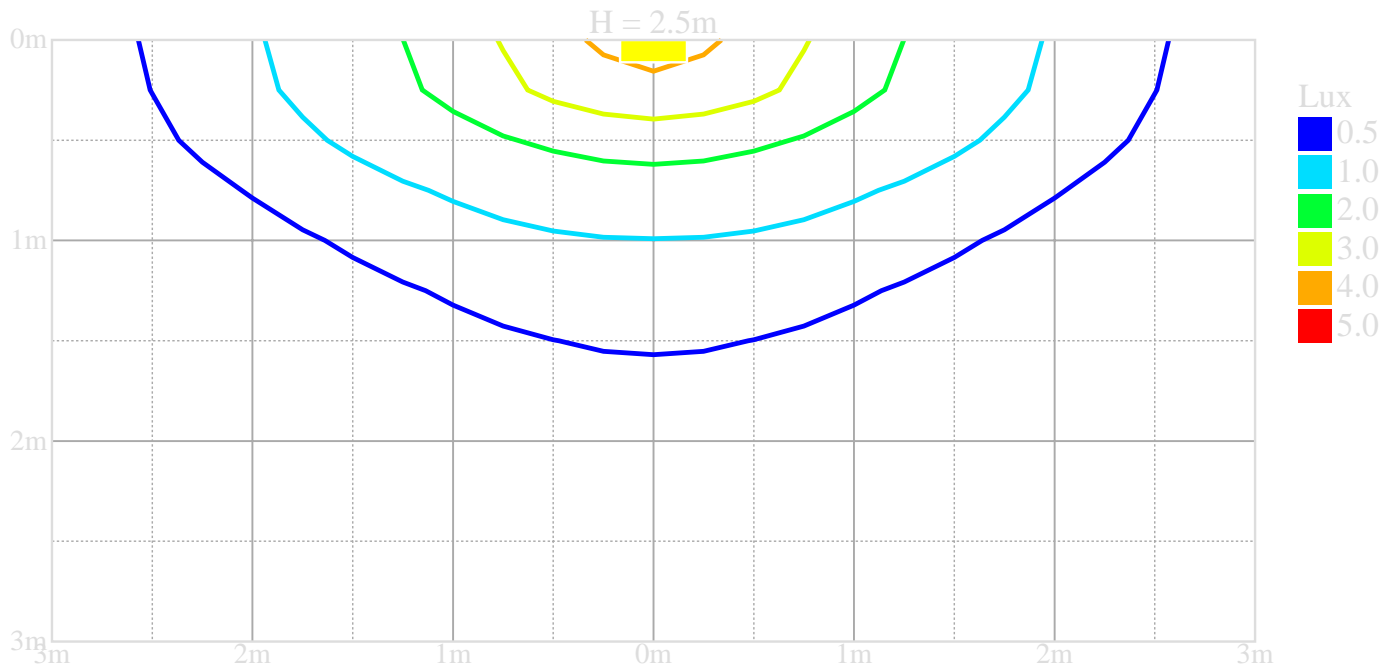

K9R142/1X2S24

Isolux diagram - wall mounting