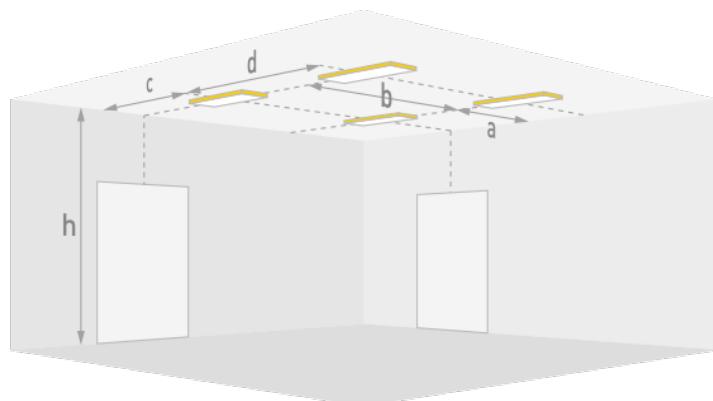

## Tabelas de distância: montagem no tecto

AP Ceiling for 0.5 Lux and 220 lm

<b>H (m)</b>	<b>a</b>	<b>b</b>	<b>c</b>	<b>d</b>
2.6	5.1	12.4	5.2	12.4
2.8	---	13.2	5.4	13.2
3.0	5.6	13.9	5.7	13.9
3.5	6.1	15.7	6.2	15.7
4.0	6.6	17.3	6.6	17.3
4.5	3.7	17.5	3.7	17.5
5.0	1.2	14.8	1.2	14.8
6.0	---	15.0	---	15.0
7.0	---	15.4	---	15.4
8.0	---	16.2	---	16.2
10.0	12.3	4.6	11.1	4.6

AP Ceiling for 1.0 Lux and 220 lm

H (m)	a	b	c	d
2.6	4.5	11.5	4.5	11.5
2.8	4.7	12.1	4.7	12.1
3.0	3.3	12.8	3.3	12.8
3.5	0.9	10.5	0.9	10.5
4.0	0.5	10.6	0.6	10.6
4.5	0.2	10.5	0.1	10.5
5.0	0.1	10.9	---	10.9
6.0	---	11.7	---	11.7
7.0	8.9	3.3	8.1	3.3