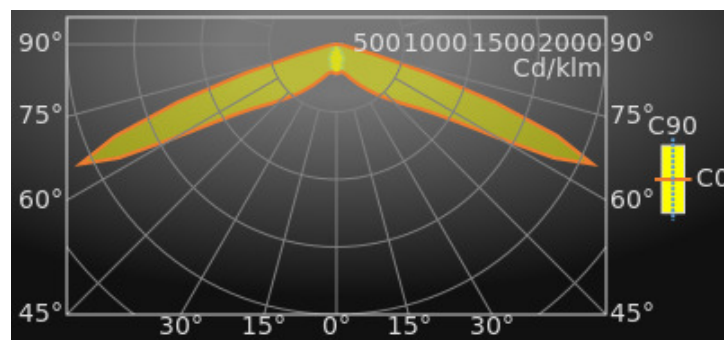

frequência : 50-60Hz AC/DC

Tabelas de distância: montagem no tecto

ER Ceiling for 1.0 Lux and 210 lm

| H (m) | a | b | c | d |
|-------|------|------|-----|-----|
| 2.6 | 7.6 | 16.7 | 1.7 | 3.8 |
| 2.8 | 8.0 | 17.7 | 1.8 | 4.0 |
| 3.0 | 8.4 | 18.6 | 1.9 | 4.2 |
| 3.5 | 9.3 | 20.8 | 2.0 | 4.7 |
| 4.0 | 10.1 | 22.9 | 2.1 | 5.1 |
| 4.5 | 10.9 | 24.7 | 1.9 | 5.6 |
| 5.0 | 11.5 | 26.5 | 1.6 | 5.6 |
| 6.0 | 8.3 | 29.8 | 1.3 | 5.6 |
| 7.0 | 0.4 | 21.6 | 0.3 | 4.8 |
| 8.0 | --- | 19.9 | --- | 4.0 |