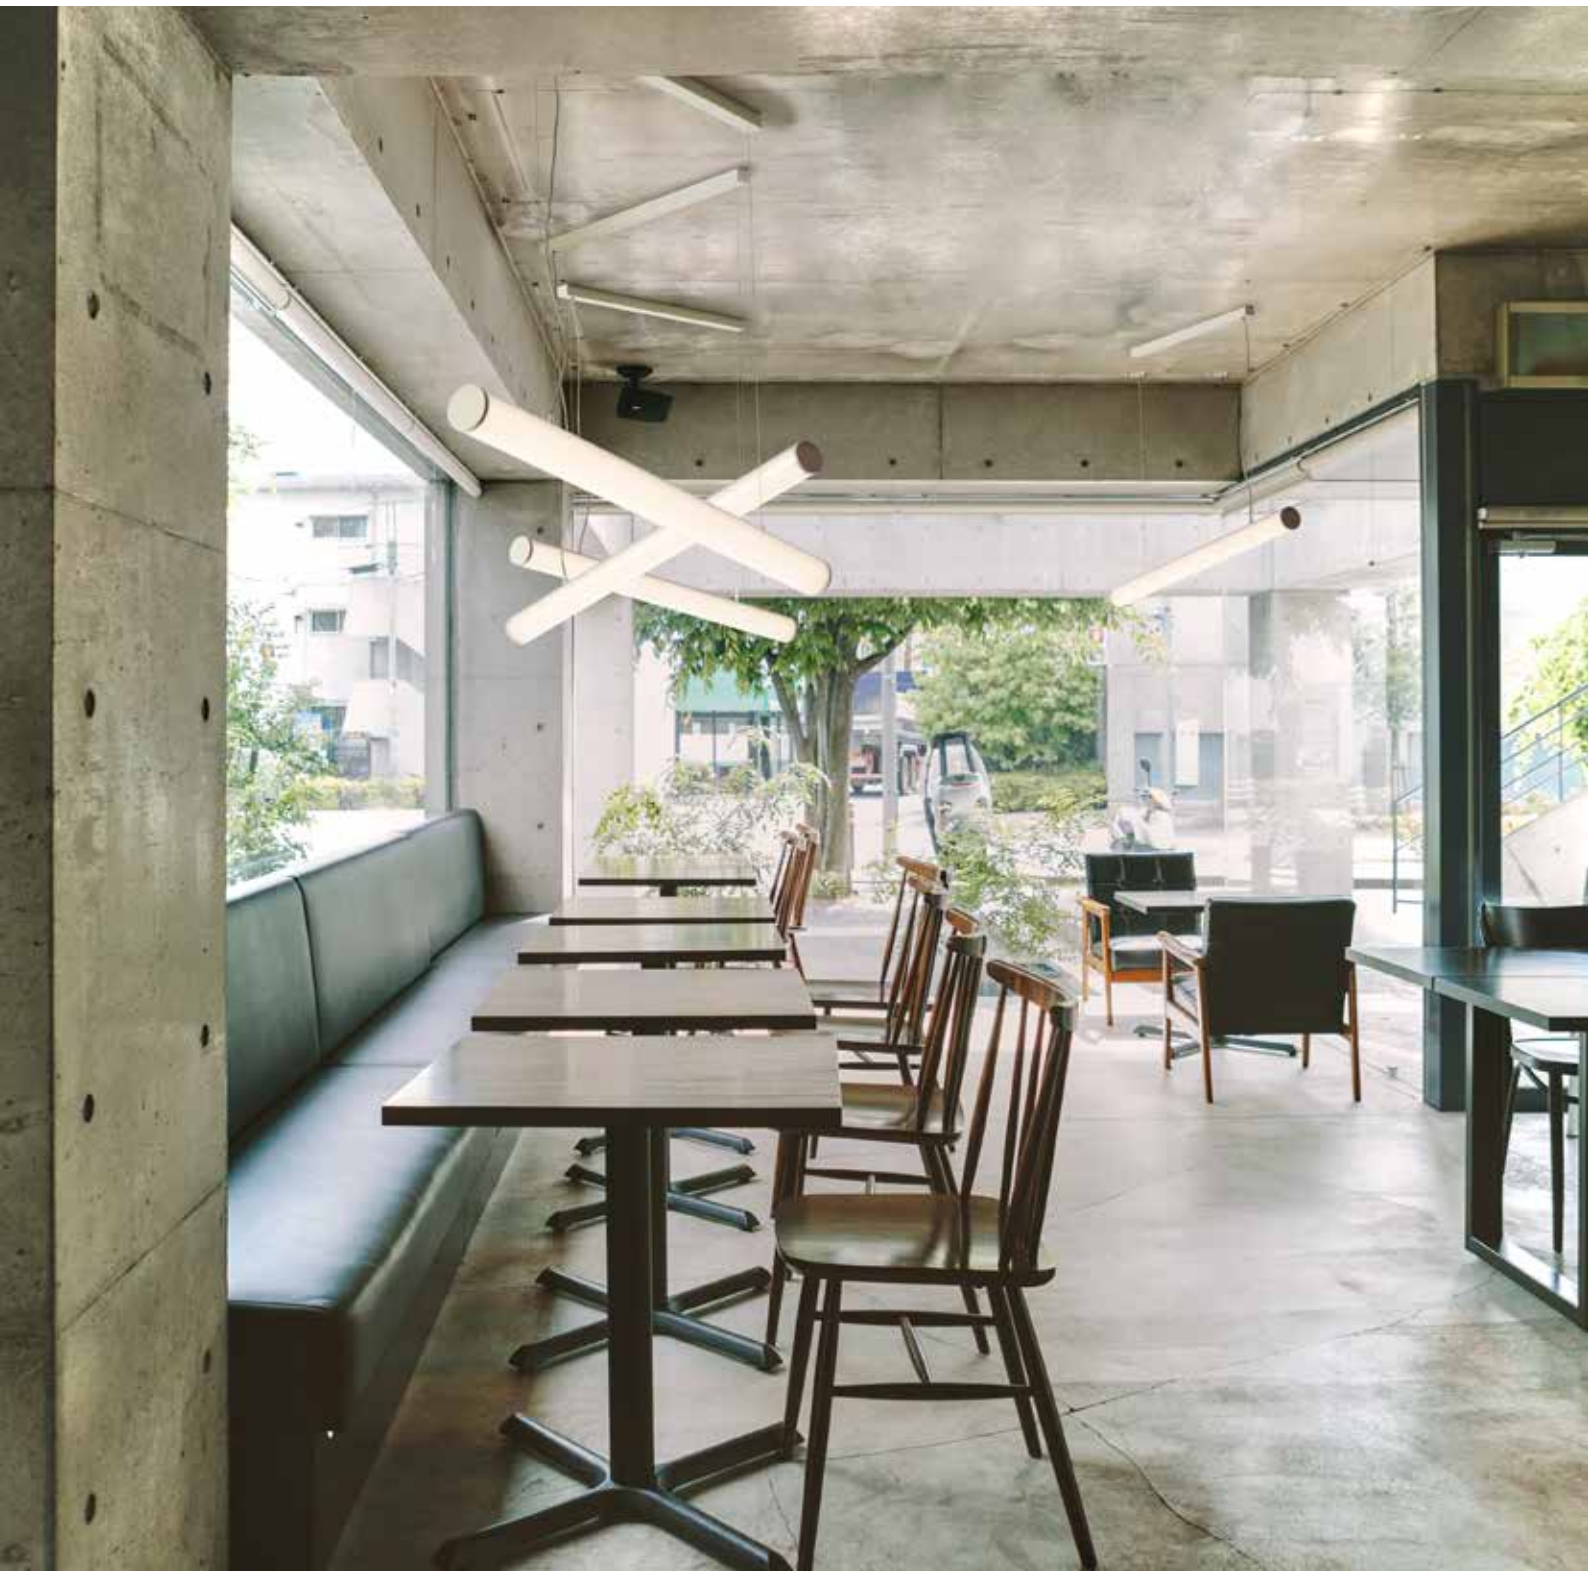

R8

EXCELLENT LIGHTING, SAVING ENERGY

Clever design, boundless creativity

The R8 series combines unique design with high-spec finish and excellent performance. Thanks to the various lengths, lumen packages and installation options, the R8 provides you with the freedom to illuminate your spaces in a creative way.

With a diameter of a mere 80 mm the R8 boasts a slim, elegant design.

Thanks to a connector, you can link the R8 luminaires together into a light line.

Adds value to any space

The refined design adds architectural value to the R8 series in the most diverse environments: entrance halls, conference rooms or showrooms, businesses, schools, stores and hospitals. Thanks to the different lumen packages – from 1500 to 5500 lumen – the luminaires can be used for both accent and general lighting.