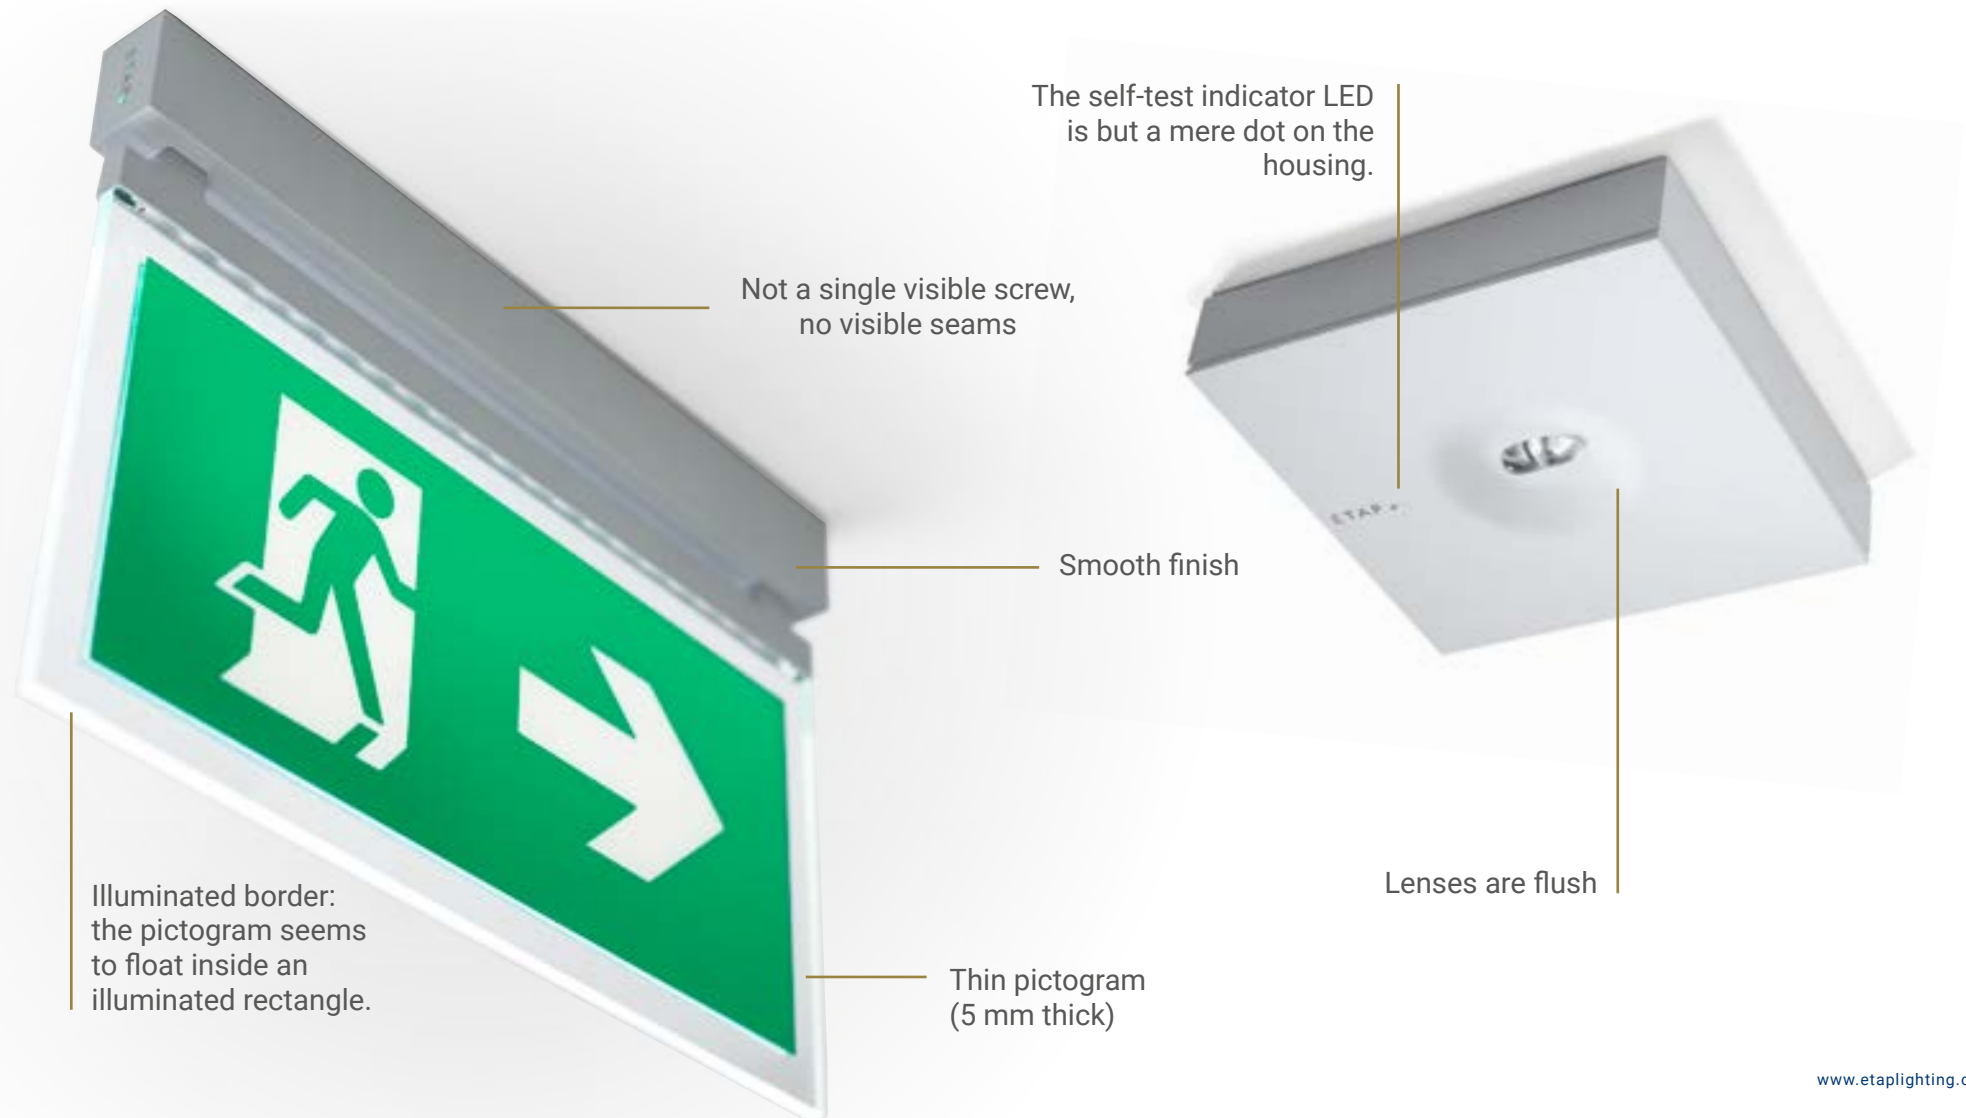

K9

DISCREET DESIGN

ETAP tomorrow's light

The self-test indicator LED is but a mere dot on the housing.

Not a single visible screw, no visible seams

Smooth finish

Illuminated border: the pictogram seems to float inside an illuminated rectangle.

Thin pictogram (5 mm thick)

Lenses are flush