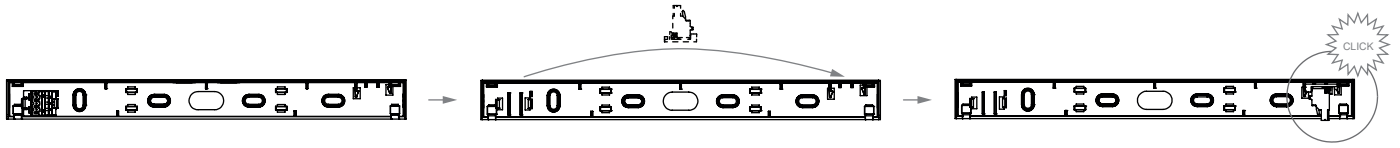

Maintained
(Switchable with ETAP Safety
Manager)

Non-maintained
(Not switchable)

CEILING → WALL

1

CEILING

WALL

2

CEILING