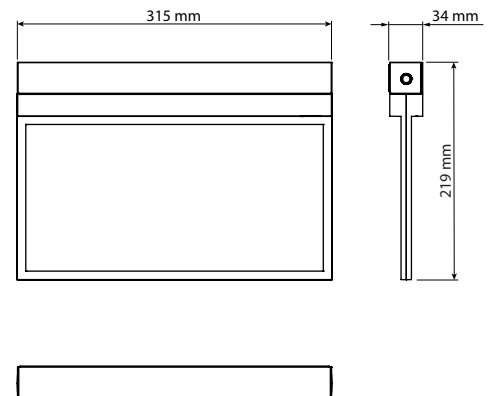

WALL

INSTALLATIE | INSTALLATION | INSTALACIÓN

MODE SETTINGS