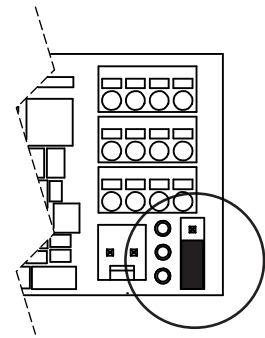

K1R

COMFORT LIGHT

ETAP 
EXCELLENT LIGHTING, SAVING ENERGY

VOORBEREIDING | PREPARATION | VORBEREITUNG | PREPARACIÓN

CEILING

WALL

INSTALLATIE | INSTALLATION | INSTALACIÓN

MODE SETTINGS

Maintained
(Switchable with ETAP Safety
Manager)

Non-maintained
(Not switchable)

CEILING → WALL

1

CEILING

WALL

2

CEILING