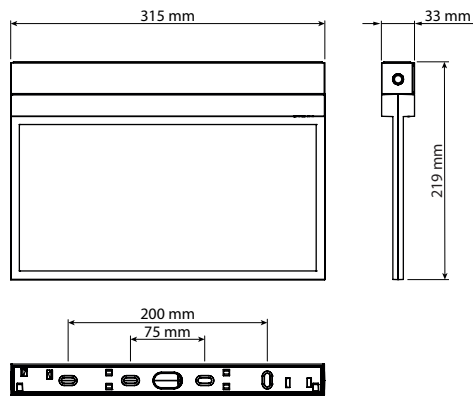

K1R

COMFORT LIGHT

ETAP
EXCELLENT LIGHTING, SAVING ENERGY

VOORBEREIDING | PREPARATION | VORBEREITUNG | PREPARACIÓN

CEILING

WALL

INSTALLATIE | INSTALLATION | INSTALACIÓN

MODE SETTINGS

Maintained
(Switchable with ETAP Safety
Manager)

Non-maintained
(Not switchable)