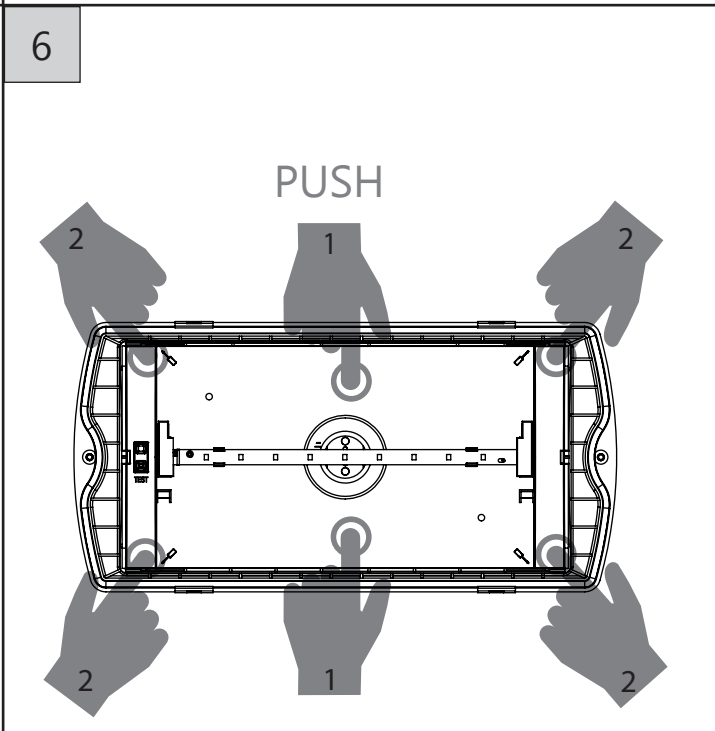

K26*O*

VOORBEREIDING | PREPARATION | VORBEREITUNG | PREPARACIÓN

MODE SETTINGS

Maintained - Low flux
(Switchable with ETAP
Safety Manager)

Non-maintained
(Not switchable)

Switchable with external switch
The external switching functionality is unavailable in this model.
Contact ETAP for more information.

INSTALLATIE | INSTALLATION | INSTALACIÓN

7

TEST

8

Torque = 1.5Nm

TOESTEL OPENEN | OUVRIER L'APPAREIL | DAS GERAT OFFNEN
OPEN THE APPLIANCE | ABRA EL APARATO

1

2