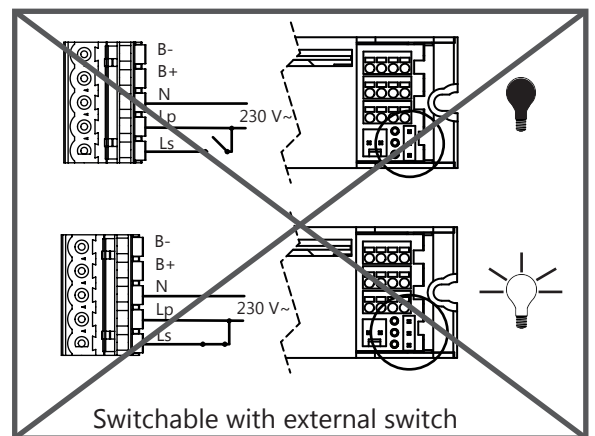

K26*O*

VOORBEREIDING | PREPARATION | VORBEREITUNG | PREPARACIÓN

MODE SETTINGS

Maintained - Low flux
(Switchable with ETAP
Safety Manager)

Non-maintained
(Not switchable)

Switchable with external switch
The external switching functionality is unavailable in this model.
Contact ETAP for more information.

INSTALLATIE | INSTALLATION | INSTALACIÓN

7

TEST

8

Torque = 1.5Nm

TOESTEL OPENEN | OUVRIER L'APPAREIL | DAS GERAT OFFNEN
OPEN THE APPLIANCE | ABRA EL APARATO

1

2