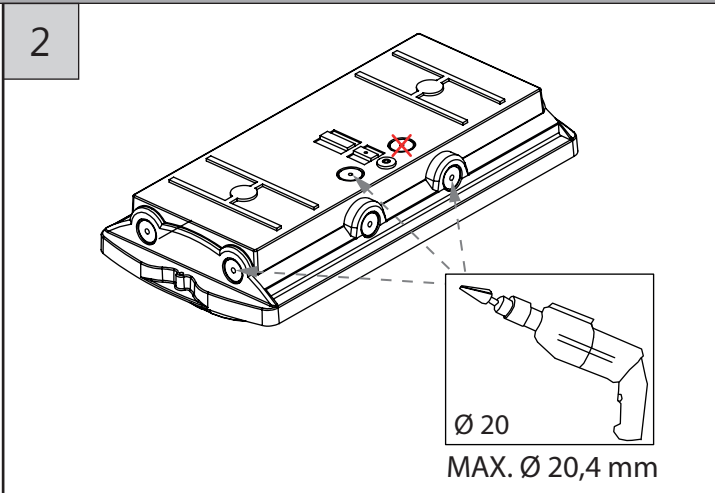

INSTALLATIE | INSTALLATION | INSTALACIÓN