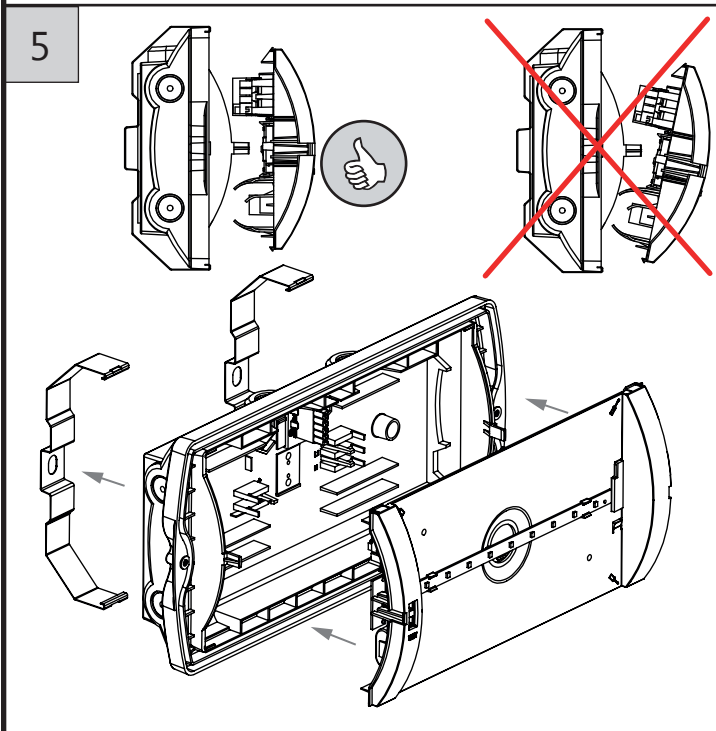

INSTALLATIE | INSTALLATION | INSTALACIÓN