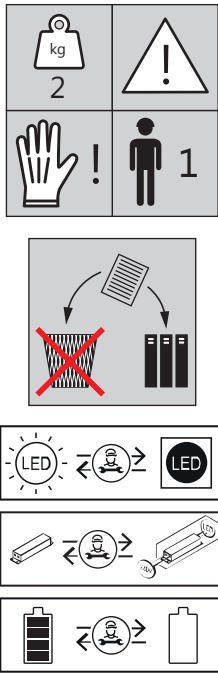

K26*O*

VOORBEREIDING | PREPARATION | VORBEREITUNG | PREPARACIÓN

MODE SETTINGS

Maintained - Low flux
(Switchable with ETAP
Safety Manager)

Non-maintained
(Not switchable)

Switchable with external switch
The external switching functionality is unavailable in this model.
Contact ETAP for more information.

INSTALLATIE | INSTALLATION | INSTALACIÓN

7

TEST

8

Torque = 1.5Nm

TOESTEL OPENEN | OUVRIER L'APPAREIL | DAS GERAT OFFNEN
OPEN THE APPLIANCE | ABRA EL APARATO

1

2