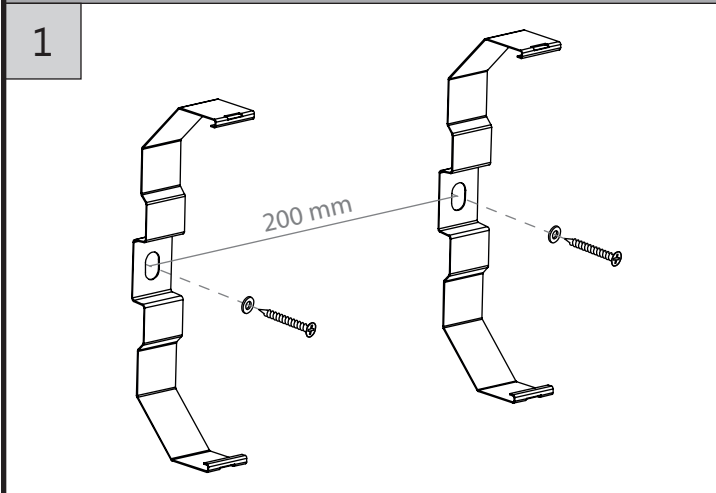

K26*O*

VOORBEREIDING | PREPARATION | VORBEREITUNG | PREPARACIÓN

MODE SETTINGS

Maintained - Low flux
(Switchable with ETAP
Safety Manager)

Non-maintained
(Not switchable)

Switchable with external switch
The external switching functionality is unavailable in this model.
Contact ETAP for more information.

INSTALLATIE | INSTALLATION | INSTALACIÓN

7

TEST

8

Torque = 1.5Nm

TOESTEL OPENEN | OUVRIER L'APPAREIL | DAS GERAT OFFNEN
OPEN THE APPLIANCE | ABRA EL APARATO

1

2