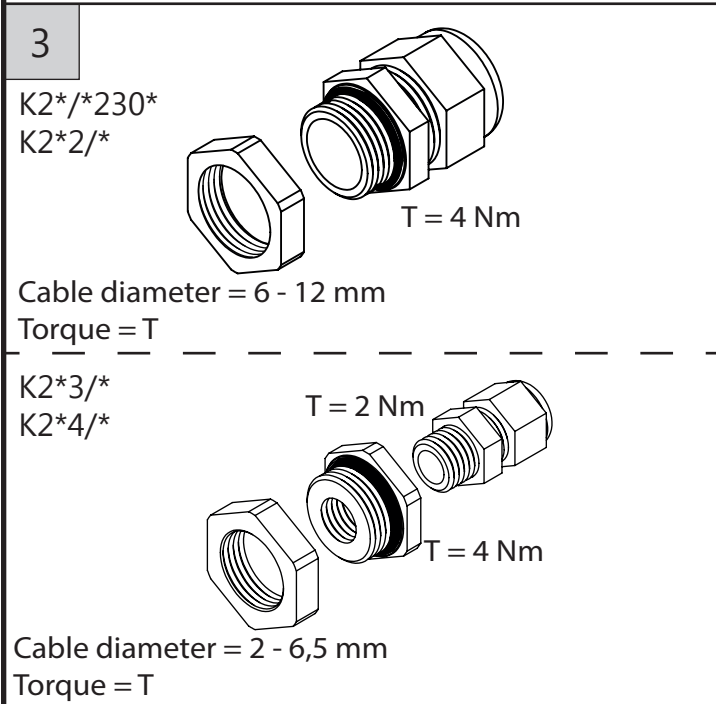

K26*O*

VOORBEREIDING | PREPARATION | VORBEREITUNG | PREPARACIÓN

MODE SETTINGS

Maintained - Low flux
(Switchable with ETAP
Safety Manager)

Non-maintained
(Not switchable)

Switchable with external switch
The external switching functionality is unavailable in this model.
Contact ETAP for more information.

INSTALLATIE | INSTALLATION | INSTALACIÓN

7

TEST

8

Torque = 1.5Nm

TOESTEL OPENEN | OUVRIER L'APPAREIL | DAS GERAT OFFNEN
OPEN THE APPLIANCE | ABRA EL APARATO

1

2