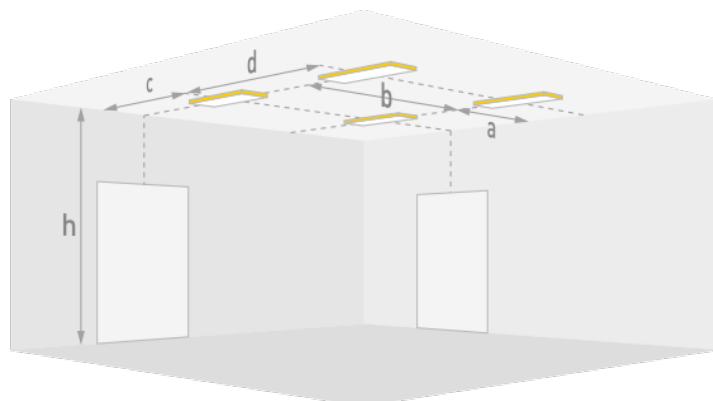

## Avståndstabeller: takmontage

AP Ceiling for 0.5 Lux and 220 lm

<b>H (m)</b>	<b>a</b>	<b>b</b>	<b>c</b>	<b>d</b>
2.6	5.1	12.4	5.2	12.4
2.8	---	13.2	5.4	13.2
3.0	5.6	13.9	5.7	13.9
3.5	6.1	15.7	6.2	15.7
4.0	6.6	17.3	6.6	17.3
4.5	3.7	17.5	3.7	17.5
5.0	1.2	14.8	1.2	14.8
6.0	---	15.0	---	15.0
7.0	---	15.4	---	15.4
8.0	---	16.2	---	16.2
10.0	12.3	4.6	11.1	4.6